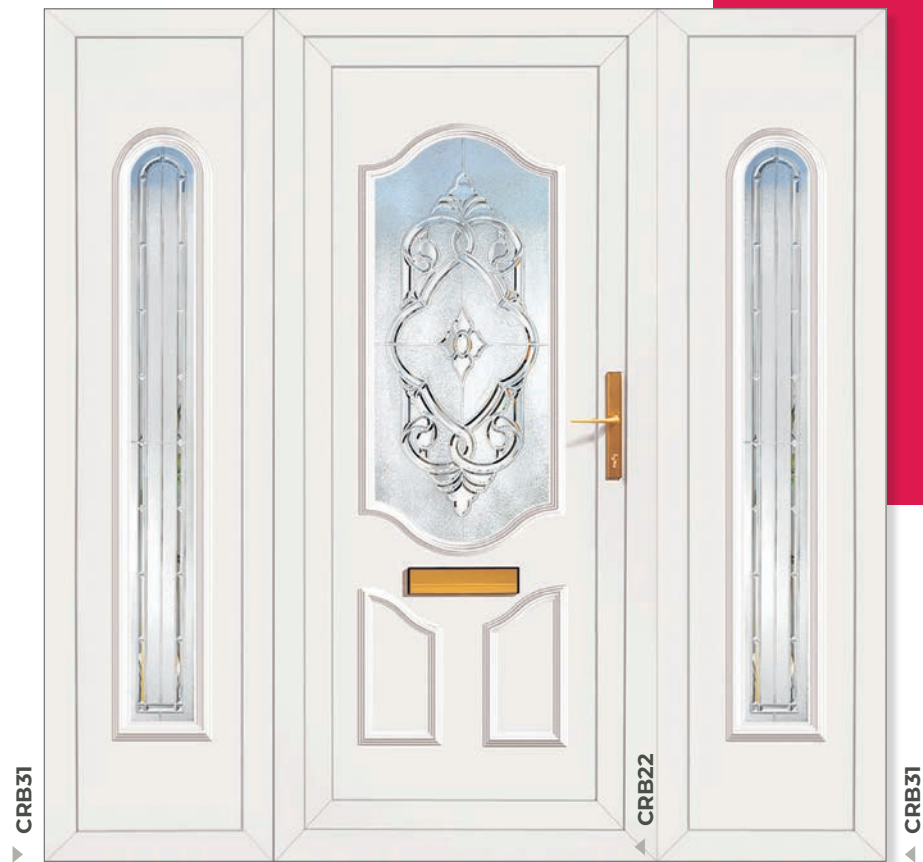

Side Panels

Morar
Tresta

Loyne
Plethora

Morar
Tresta